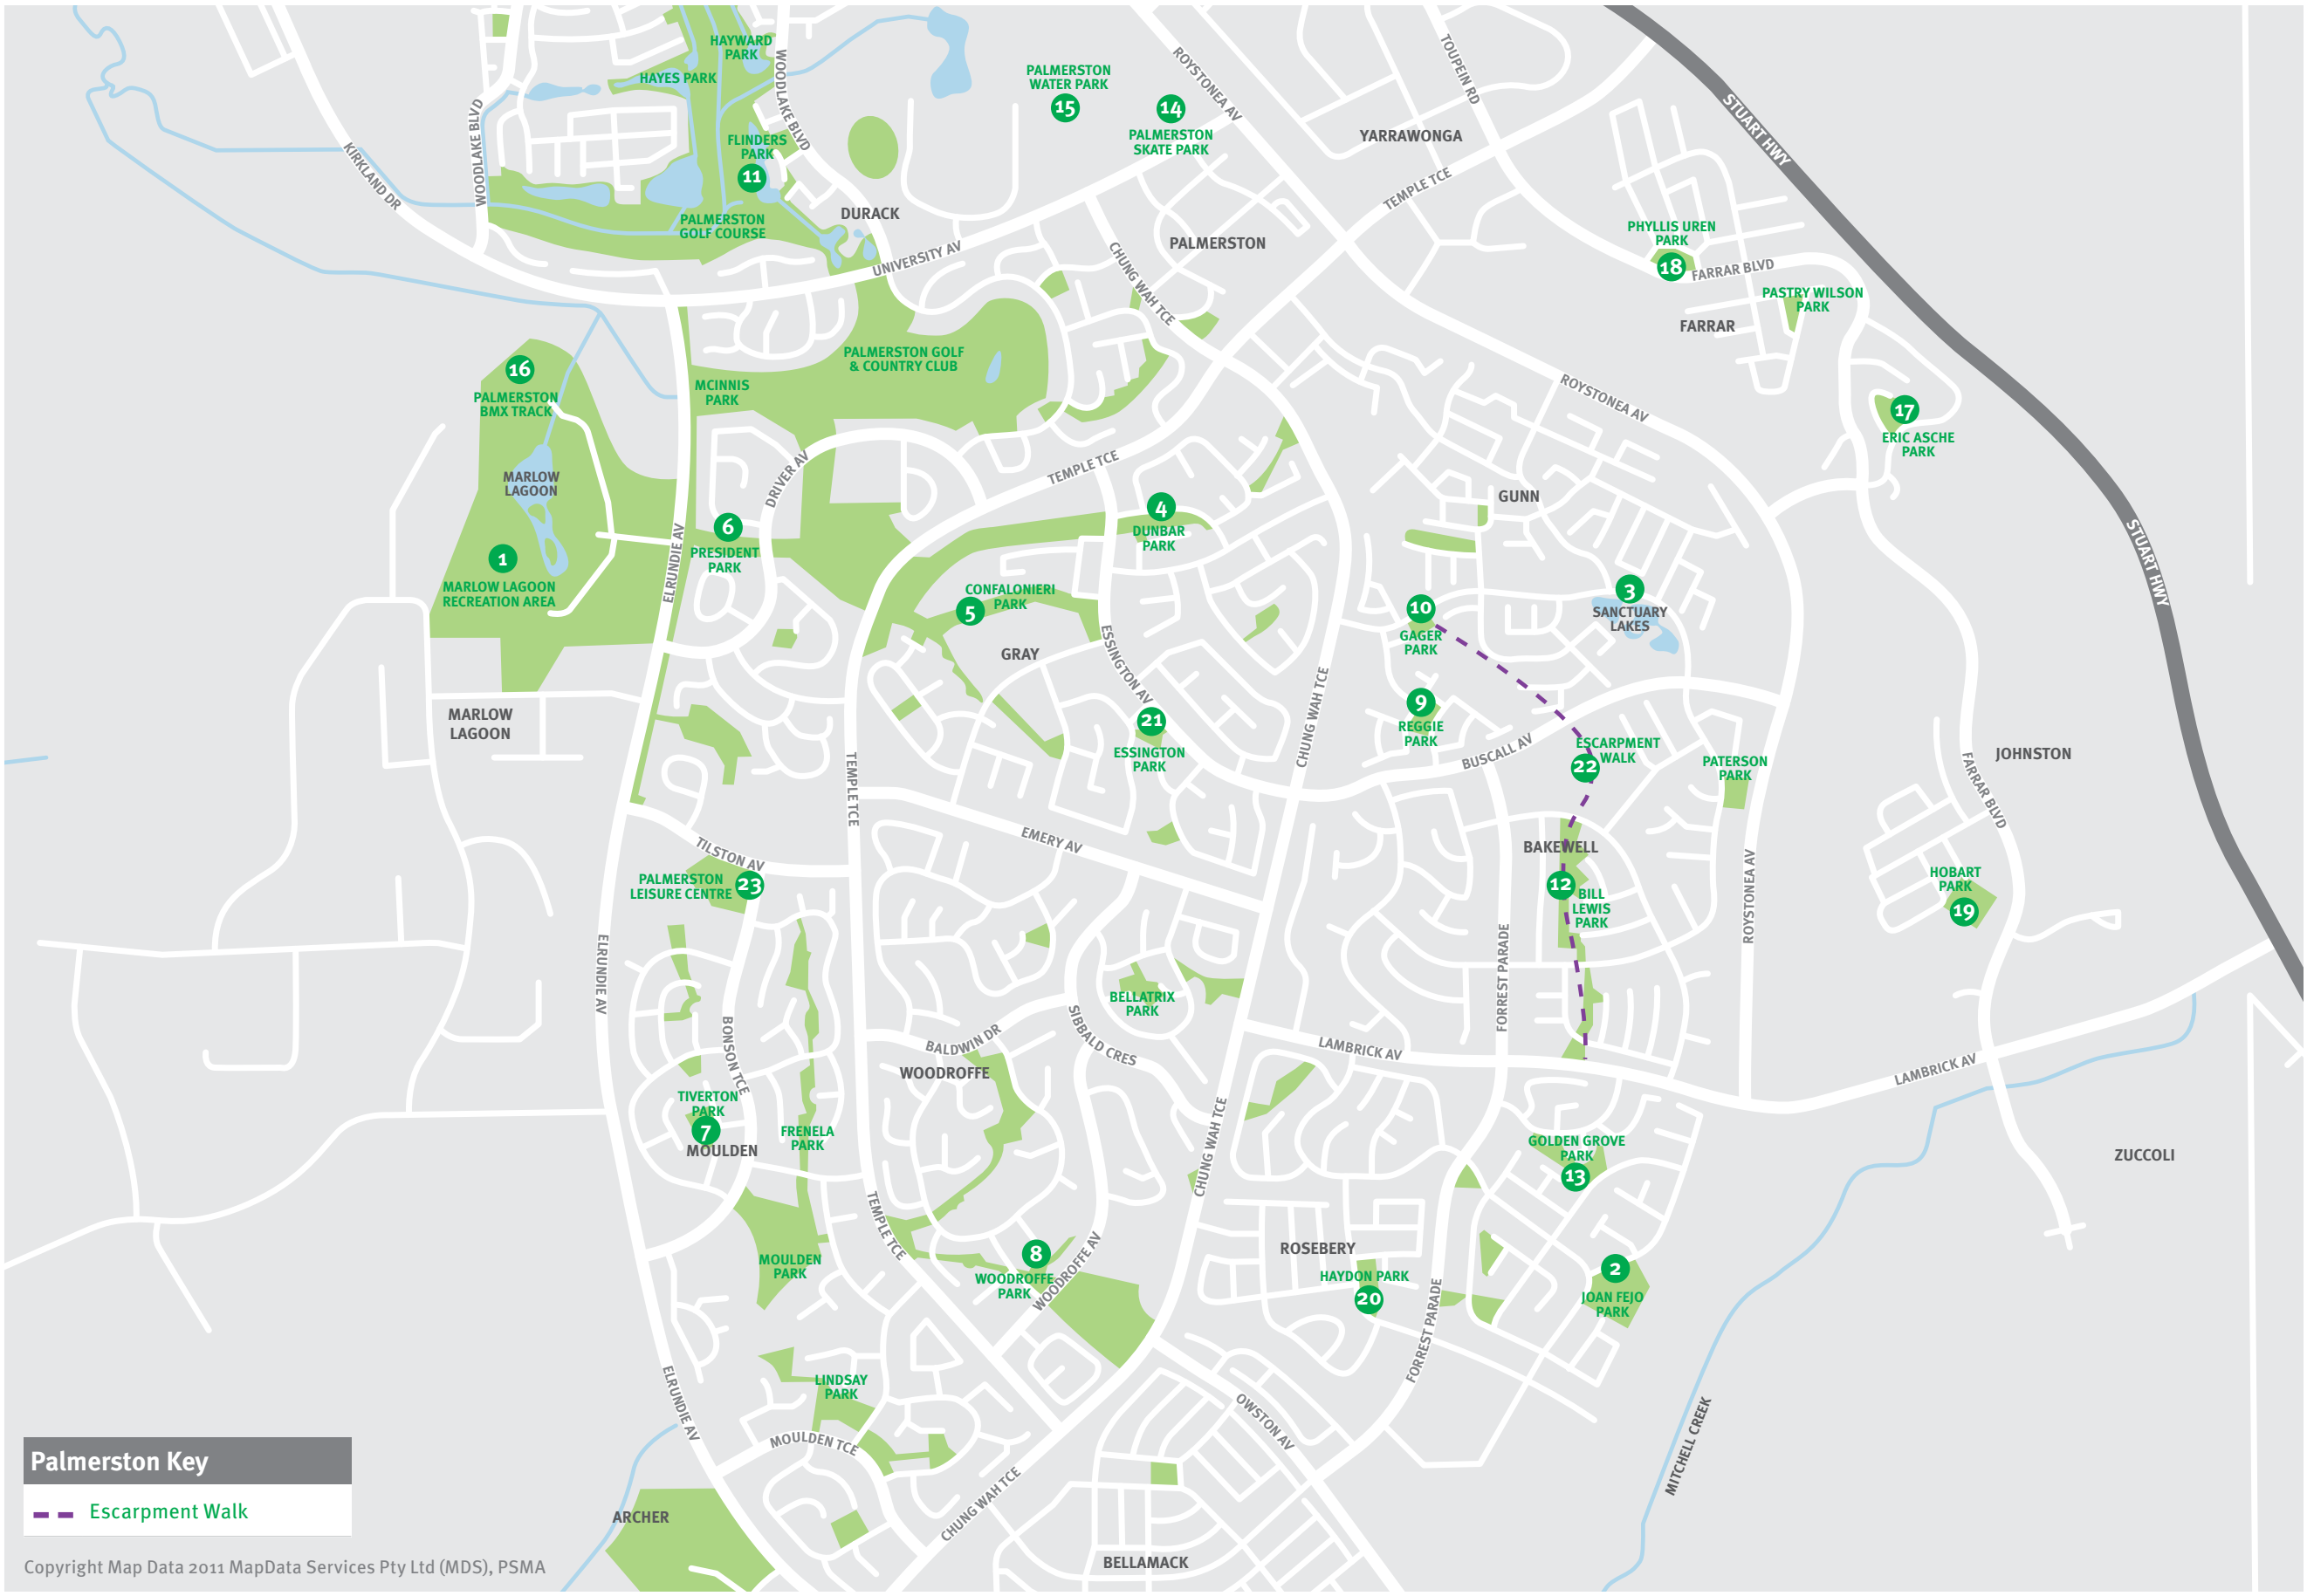

### 22 Escarpment Walk

**Location:** Gager Park, Gunn (access via Gager Way)

**Features:** 2.7 km nature walk from Gunn to Bakewell

## Your pocket guide to outside

Getting outdoors is where the real adventure begins.

The map provides locations, list of parks, playgrounds and trails. It will give you all the details you need and for some inspiration, check out the list of 20 things to do with your kids.

## 20 things to do with your kids outdoors

1. Ride the slides at the Palmerston Water Park.
2. Climb a tree.
3. Try out the equipment at President Park.
4. Build an outdoor cubby or tree house.
5. Play in the bush/park and have a picnic lunch.
6. Take a hike along the escarpment walking track.
7. Make something with things you find at the park.
8. Visit Reggie and friends at Reggie Park.
9. Play "spotlight" (a night time game with torches).
10. Skate or scoot at Palmerston Skate Park.
11. Go along to a library KAT in the park session.
12. Ride your bike at the BMX track.
13. Go for a hike.
14. Visit the Gray Community Garden.
15. Climb a big rock.
16. Have a picnic at Sanctuary lakes.
17. Walk your dog around Marlow Lagoon.
18. Fly a kite in an open space.
19. Swim with friends at Palmerston Aquatic Centre.
20. Use a magnifying glass to spot creatures under rocks or in puddles.

**Palmerston Key**

- Escarpment Walk