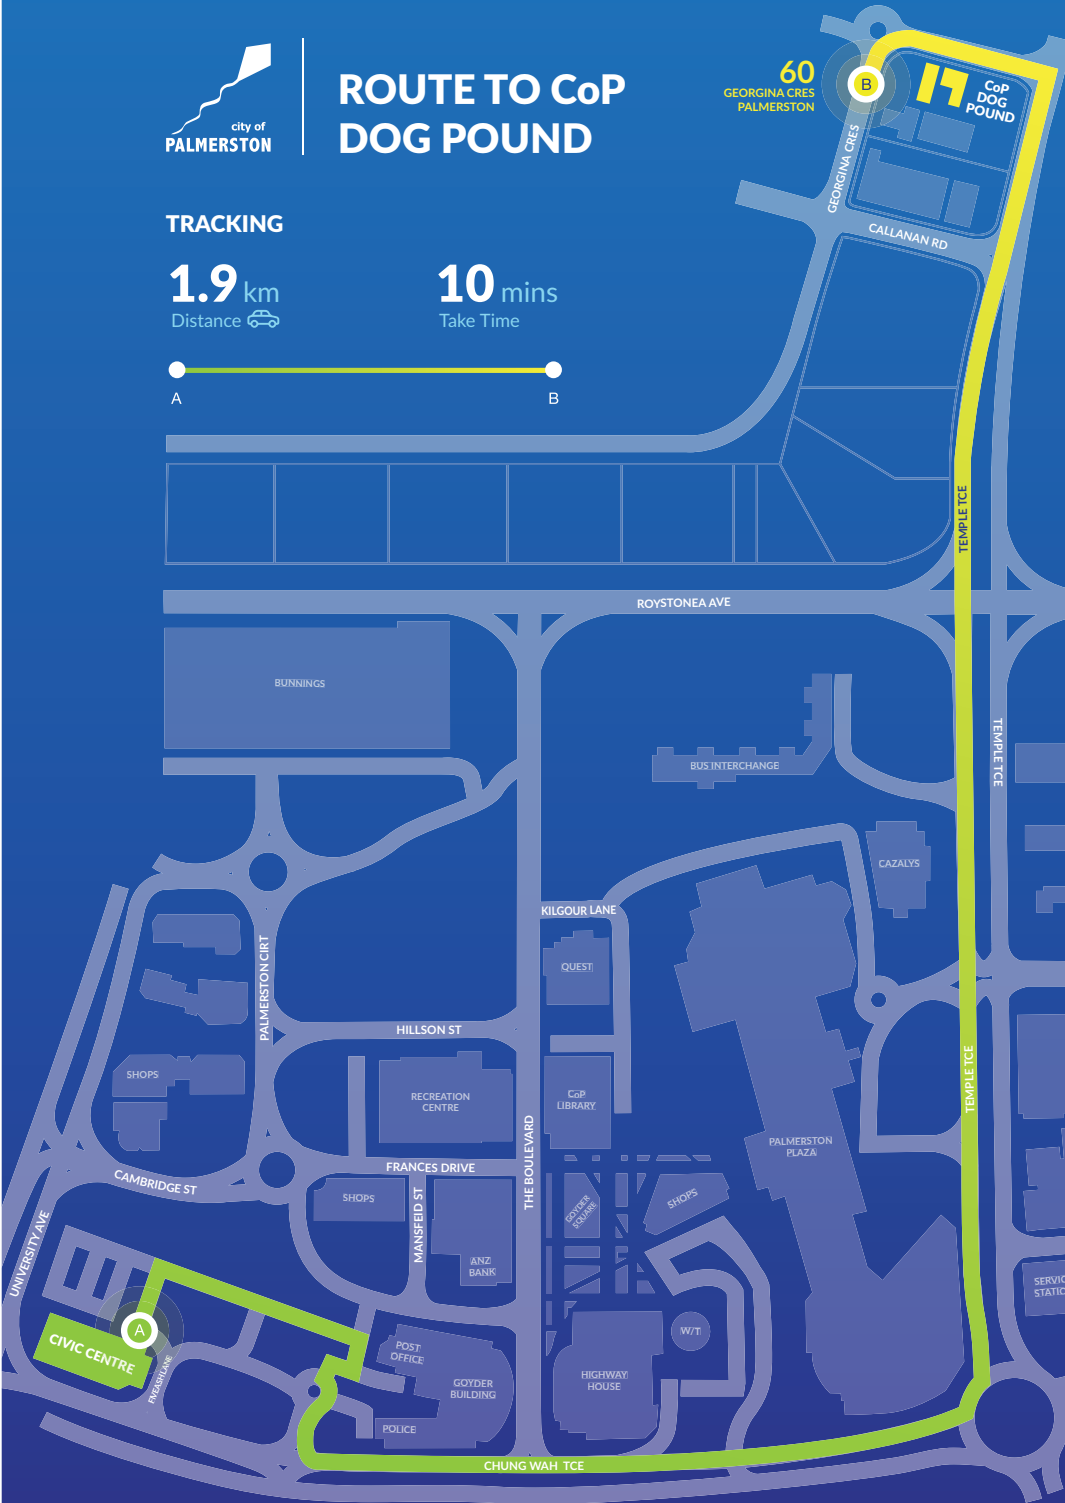

ROUTE TO CoP DOG POUND

60
GEORGINA CRES
PALMERSTON

B

17
CoP DOG POUND

TRACKING

1.9 km
Distance

10 mins
Take Time

ROYSTONEA AVE

BUNNINGS

BUS INTERCHANGE

TEMPLE TCE

TEMPLE TCE

TEMPLE TCE

SERVICE STATION

UNIVERSITY AVE

CIVIC CENTRE

A

RECREATION CENTRE

PALMERSTON CRT

SHOPS

CAMBRIDGE ST

HILLSON ST

FRANCES DRIVE

SHOPS

CoP LIBRARY

COYDER SQUARE

HIGHWAY HOUSE

SHOPS

W/T

PALMERSTON PLAZA

CAZALYS

CHUNG WAH TCE